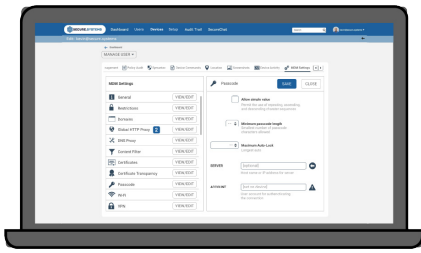

SyncDog, when your old EMM solution just isn't enough!

MOBILE DEVICE MANAGEMENT (MDM)

Secure.Systems is a comprehensive mobile device management solution designed to empower your mobile workforce with the power of mobility, by enhancing employee productivity without compromising on corporate security.

With SyncDog we include device tracking, inventory, application distribution, password verification, and enforcement, as well as data encryption.