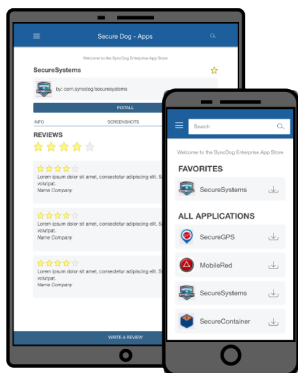

PRIVATE APP STORE

Our App Store is more than a basic tool for downloading applications. It follows a similar user experience as popular public app stores. Applications come with supporting information, screenshots, and reviews.

We offer clients all the management tools and insight necessary to scale up a secure, App Store-based delivery model for secure enterprise apps, both public and private. Our platform provides a foundation for projecting technology services to mobile devices without sacrificing security, user experience, performance, or ease of management.