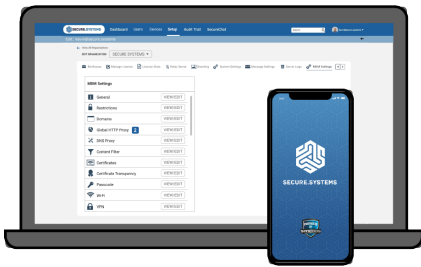

With SyncDog we include device tracking, inventory, application distribution, password verification, and enforcement, as well as data encryption.

CONTAINERIZATION

Administrators, employees and compliance managers all benefit from the easy management of Secure.Systems™. Privileged users can easily define the security rules within the app and also grant or deny corporate data access privileges on devices. If an employee leaves the company or a device is lost or stolen, corporate data inside the Secure.Systems™ container can be remotely erased without infringing upon the employee's personal data.