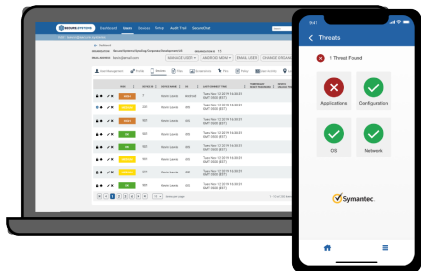

MOBILE DEVICE MANAGEMENT (MDM)

Secure.Systems is a comprehensive mobile device management solution designed to empower your mobile workforce with the power of mobility, by enhancing employee productivity without compromising on corporate security.

With SyncDog we include device tracking, inventory, application distribution, password verification, and enforcement, as well as data encryption.

CONTAINERIZATION

Administrators, employees and compliance managers all benefit from the easy management of Secure.Systems™. Privileged users can easily define the security rules within the app and also grant or deny corporate data access privileges on devices. If an employee leaves the company or a device is lost or stolen, corporate data inside the Secure.Systems™ container can be remotely erased without infringing upon the employee's personal data.